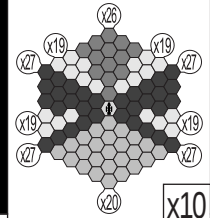

TURBOLASER BATTERY

Class: Laser
Range: 1/2/3/4
Fire Control: d8/d10/d10
Damage: d8
Max Shots/Turn: 3