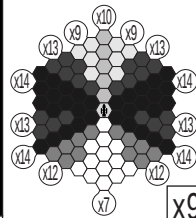

SPEED/RATING	1	2	3	4	5	6	7	8	9	10	11	12	13	14	15	16	17	18	19	20	21	22	23	24	25	26	27	28	29	30	31	32	
COME ABOUT																																	
HARD TURN																																	
COURSE CORRECT																																	
TURN																																	
MAX ACCEL																																	
MAX DECEL																																	

BATTLESTAR

SOLENTE MISSILE

Class: Ballistic
 Range: 26 (7/14/21/28)
 Fire Control: d10/d8/-
 Damage: 4/3/2/1d10
 Max Shots/Turn: 3

HVY PULSAR LASER

Class: Laser
 Range: 4/8/12/16
 Fire Control: d10/d8/d4
 Damage: 4d10
 Max Shots/Turn: 1

TURBOLASER BATTERY

Class: Laser
 Range: 1/2/3/4
 Fire Control: d10/d10/d10
 Damage: d10
 Max Shots/Turn: 3

— Cmd Rating: 12
— Cmd Cost: 4
— Def Rating: 14
— Armor: 4 / 4 / 4
— Sensor: 10
— Avail: Uncommon